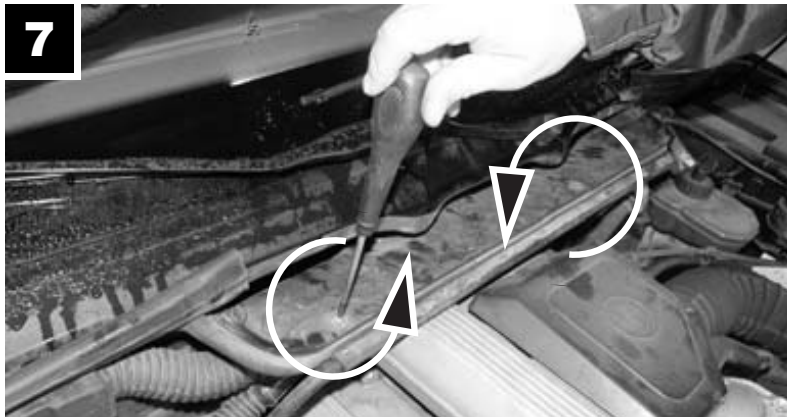

CU 1720-2

BMW

**MANN
FILTER**

CU 1720-2 BMW

MANN+HUMMEL GMBH

Automotive Aftermarket, 71631 Ludwigsburg, Germany

Customer Service Center, Germany: Tel. +49 (71 41) 98-25 50, Fax +49 (71 41) 98-25 58

Other countries: Tel. +49 (71 41) 98-28 80, Fax +49 (71 41) 98-25 58