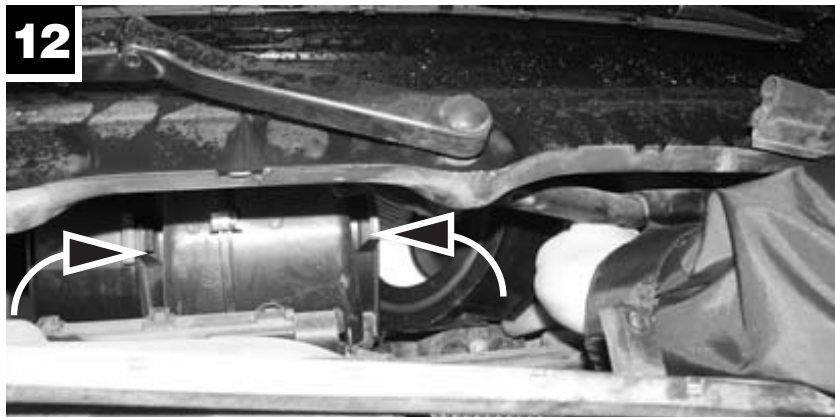

CU 1720-2

BMW

**MANN
FILTER**

CU 1720-2 BMW

MANN+HUMMEL GMBH

Automotive Aftermarket, 71631 Ludwigsburg, Germany

Customer Service Center, Germany: Tel. +49 (71 41) 98-25 50, Fax +49 (71 41) 98-25 58

Other countries: Tel. +49 (71 41) 98-28 80, Fax +49 (71 41) 98-25 58