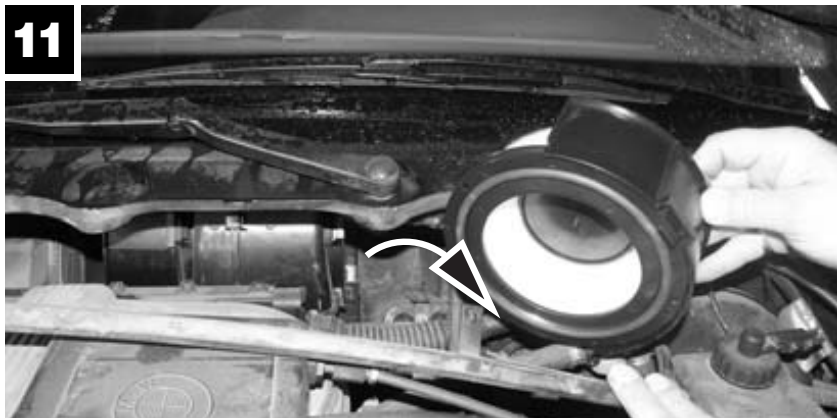

CU 1720-2

BMW

**MANN
FILTER**

CU 1720-2 BMW

MANN+HUMMEL GMBH

Automotive Aftermarket, 71631 Ludwigsburg, Germany

Customer Service Center, Germany: Tel. +49 (71 41) 98-25 50, Fax +49 (71 41) 98-25 58

Other countries: Tel. +49 (71 41) 98-28 80, Fax +49 (71 41) 98-25 58