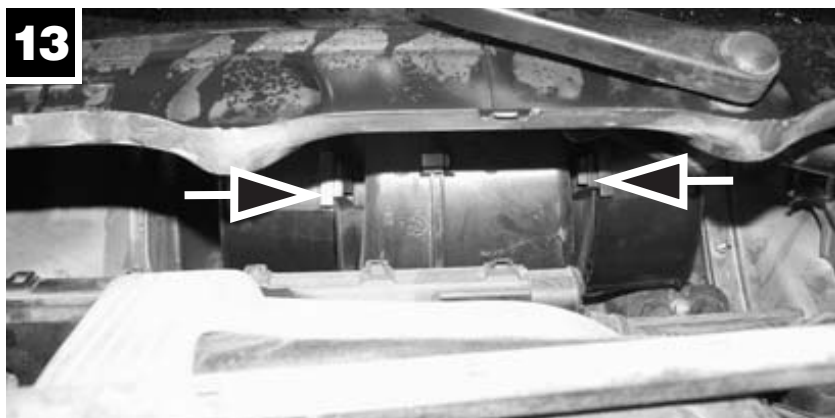

CU 1720-2

BMW

**MANN
FILTER**

CU 1720-2 BMW

MANN+HUMMEL GMBH

Automotive Aftermarket, 71631 Ludwigsburg, Germany

Customer Service Center, Germany: Tel. +49 (71 41) 98-25 50, Fax +49 (71 41) 98-25 58

Other countries: Tel. +49 (71 41) 98-28 80, Fax +49 (71 41) 98-25 58