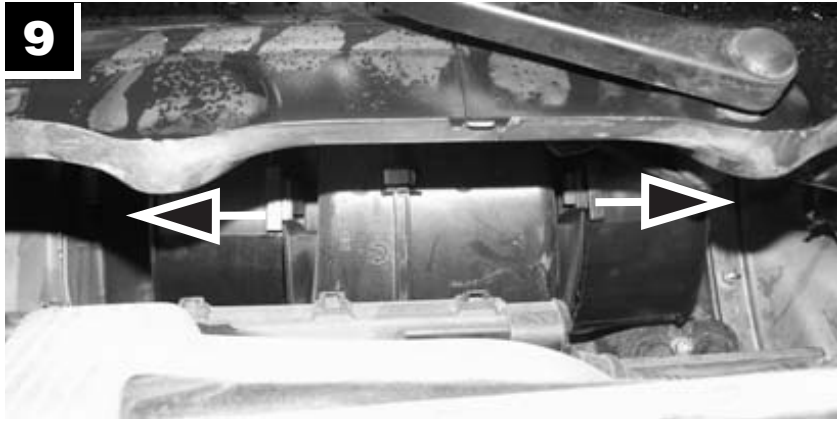

CU 1720-2

BMW

**MANN
FILTER**

CU 1720-2 BMW

MANN+HUMMEL GMBH

Automotive Aftermarket, 71631 Ludwigsburg, Germany

Customer Service Center, Germany: Tel. +49 (71 41) 98-25 50, Fax +49 (71 41) 98-25 58

Other countries: Tel. +49 (71 41) 98-28 80, Fax +49 (71 41) 98-25 58