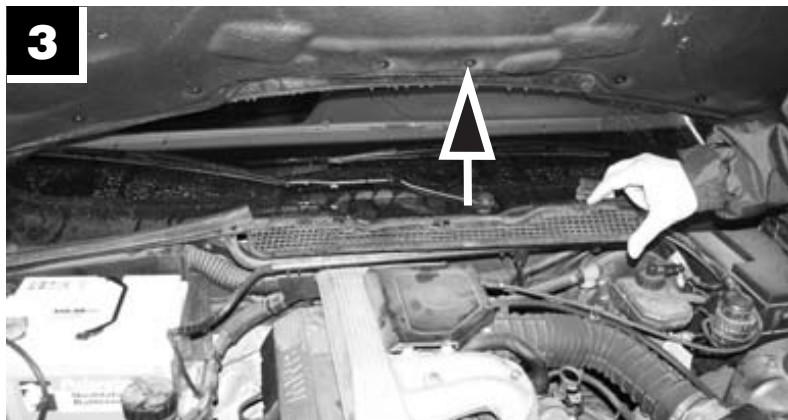

CU 1720-2

BMW

**MANN
FILTER**

CU 1720-2 BMW

MANN+HUMMEL GMBH

Automotive Aftermarket, 71631 Ludwigsburg, Germany

Customer Service Center, Germany: Tel. +49 (71 41) 98-25 50, Fax +49 (71 41) 98-25 58

Other countries: Tel. +49 (71 41) 98-28 80, Fax +49 (71 41) 98-25 58