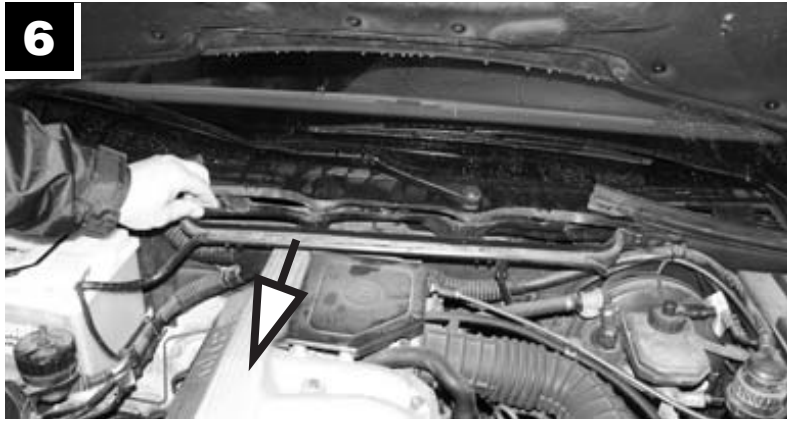

CU 1720-2

BMW

**MANN
FILTER**

CU 1720-2 BMW

MANN+HUMMEL GMBH

Automotive Aftermarket, 71631 Ludwigsburg, Germany

Customer Service Center, Germany: Tel. +49 (71 41) 98-25 50, Fax +49 (71 41) 98-25 58

Other countries: Tel. +49 (71 41) 98-28 80, Fax +49 (71 41) 98-25 58