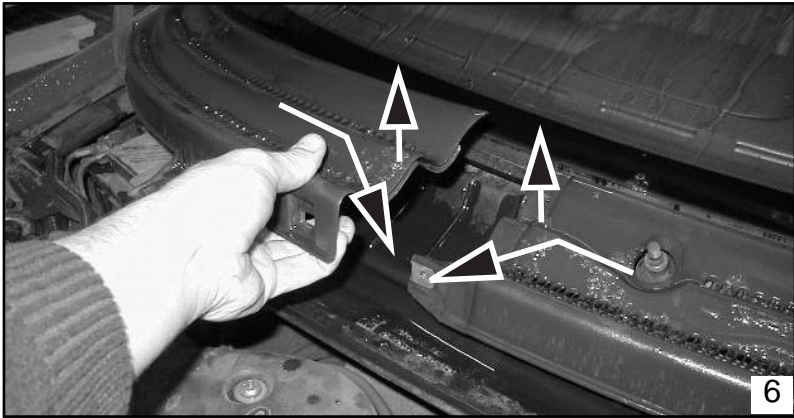

# CU 4251 / CUK 4251

**MANN  
FILTER**

## OPEL VAUXHALL

AIR-FLOW