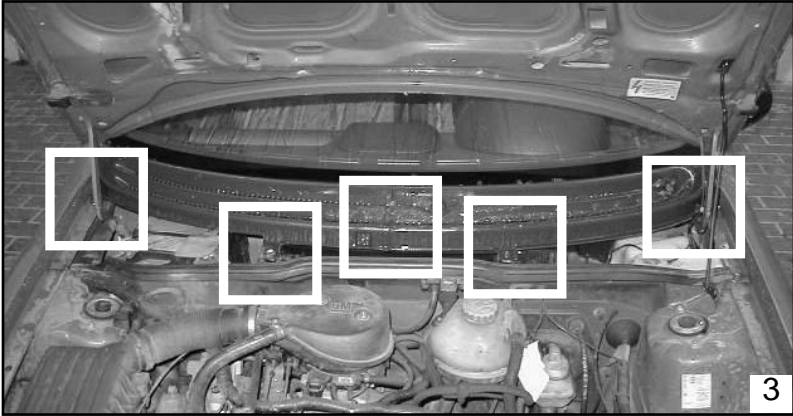

# CU 4251 / CUK 4251

**MANN  
FILTER**

## OPEL VAUXHALL

AIR-FLOW