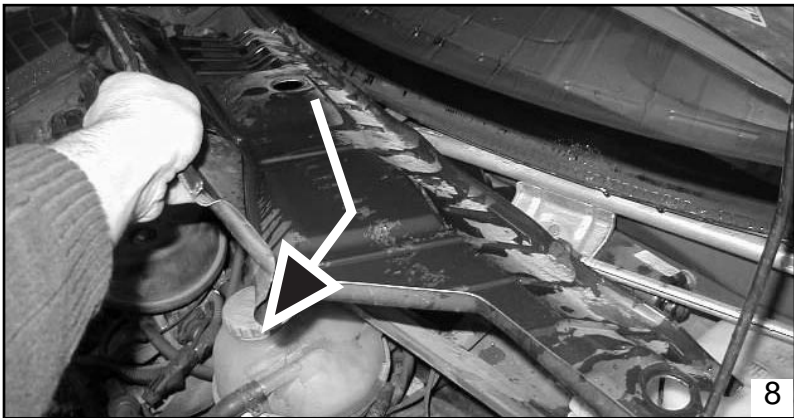

# CU 4251 / CUK 4251

**MANN  
FILTER**

## OPEL VAUXHALL

AIR-FLOW