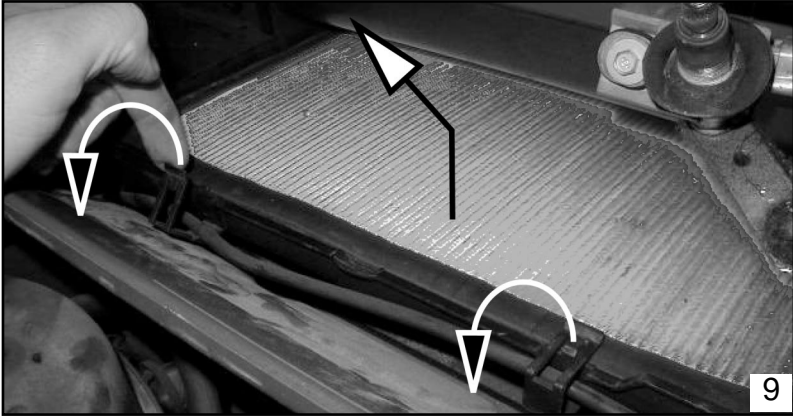

# CU 4251 / CUK 4251

**MANN  
FILTER**

## OPEL VAUXHALL

AIR-FLOW