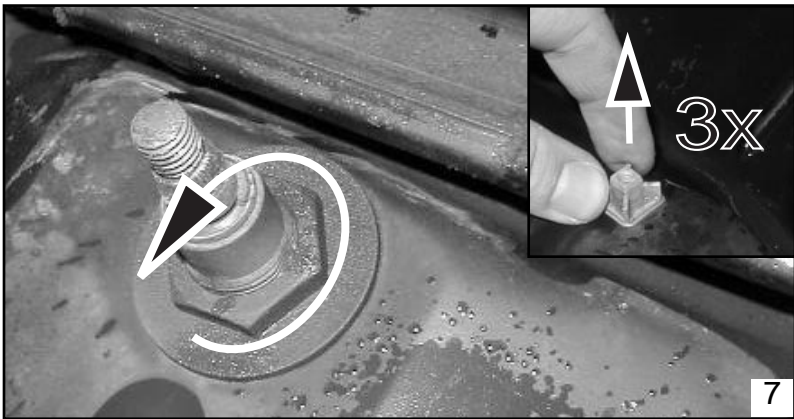

CU 4251 / CUK 4251

**MANN
FILTER**

OPEL VAUXHALL

AIR-FLOW