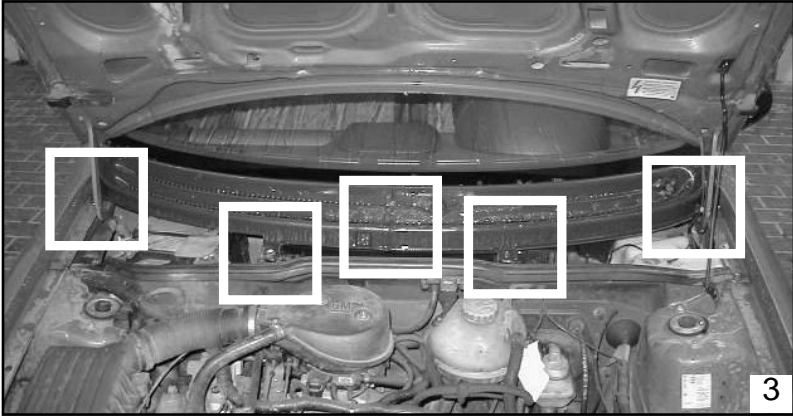

CU 4251 / CUK 4251

**MANN
FILTER**

OPEL VAUXHALL

AIR-FLOW