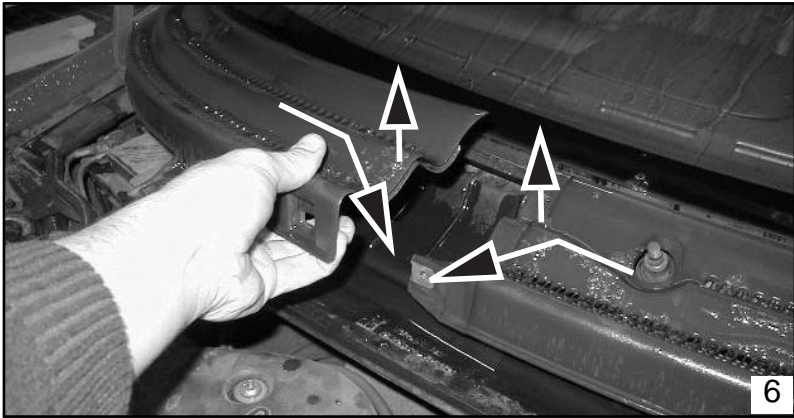

CU 4251 / CUK 4251

**MANN
FILTER**

OPEL VAUXHALL

AIR-FLOW