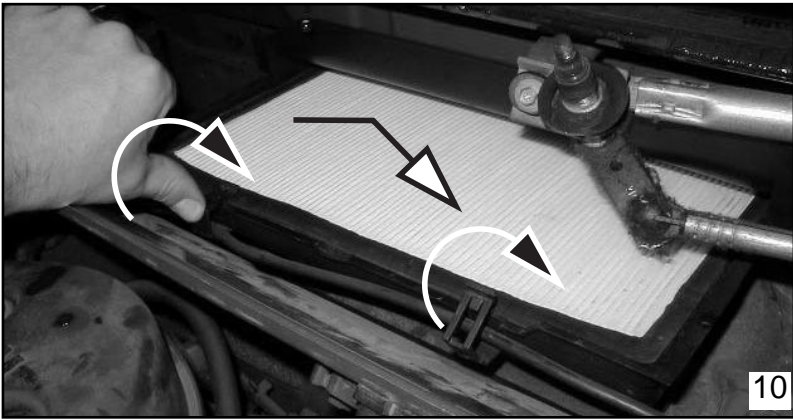

CU 4251 / CUK 4251

**MANN
FILTER**

OPEL VAUXHALL

AIR-FLOW