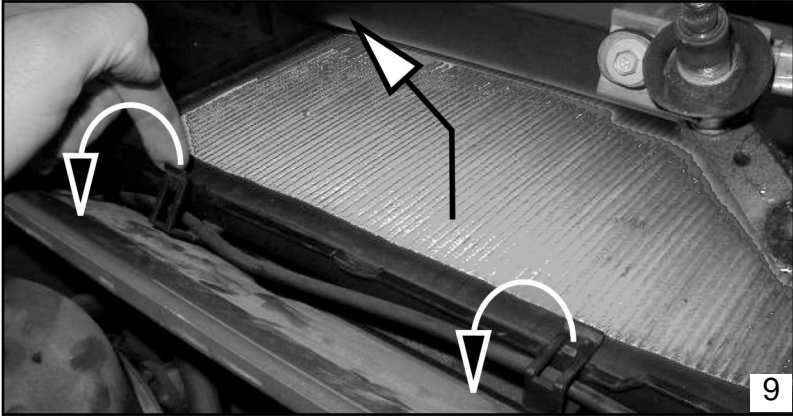

CU 4251 / CUK 4251

**MANN
FILTER**

OPEL VAUXHALL

AIR-FLOW