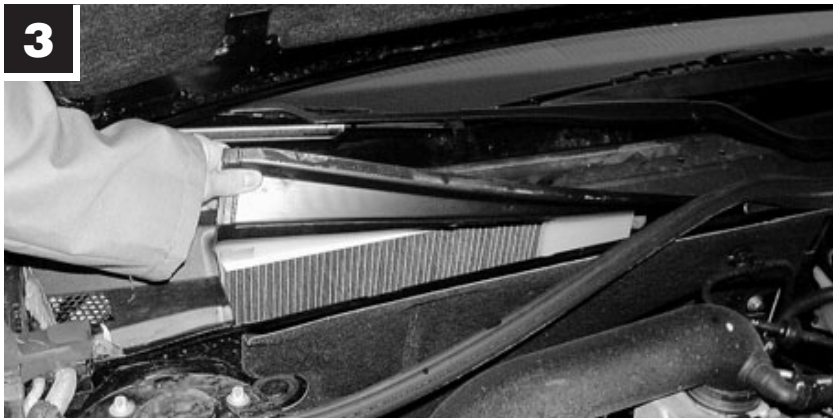

2

**MANN
FILTER**

CU/CUK 3337

Fiat Chroma II

 12 min.

**MANN
FILTER**

MANN+HUMMEL GMBH

Automotive Aftermarket, 71631 Ludwigsburg, Germany