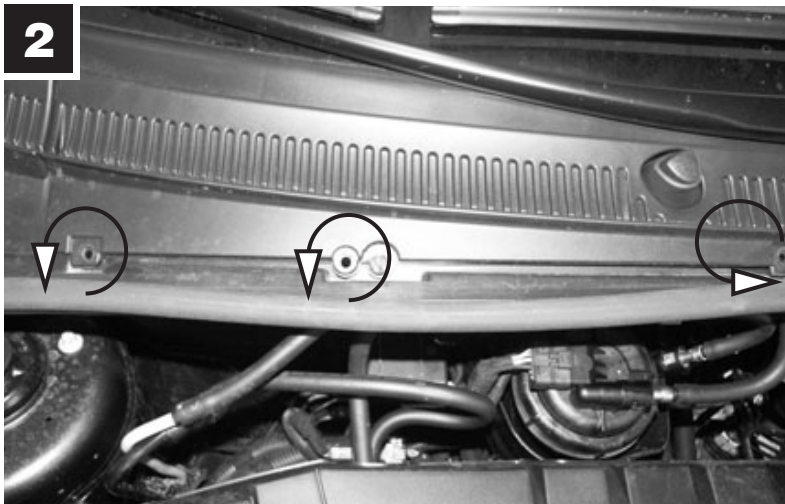

2

**MANN
FILTER**

CU/CUK 3337

Fiat Chroma II

 12 min.

**MANN
FILTER**

MANN+HUMMEL GMBH

Automotive Aftermarket, 71631 Ludwigsburg, Germany