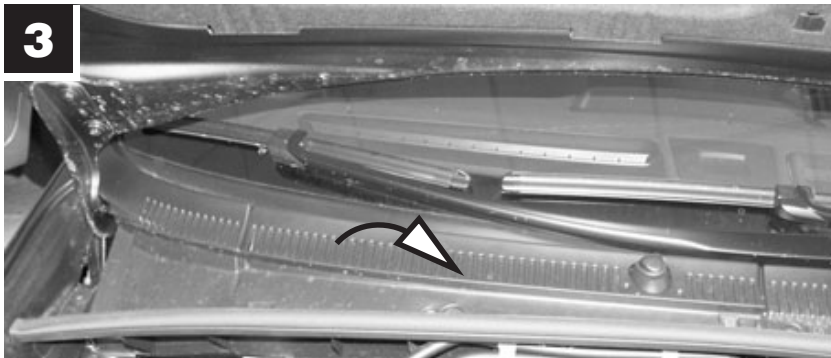

2

**MANN
FILTER**

CU/CUK 3337

Fiat Chroma II

 12 min.

**MANN
FILTER**

MANN+HUMMEL GMBH

Automotive Aftermarket, 71631 Ludwigsburg, Germany